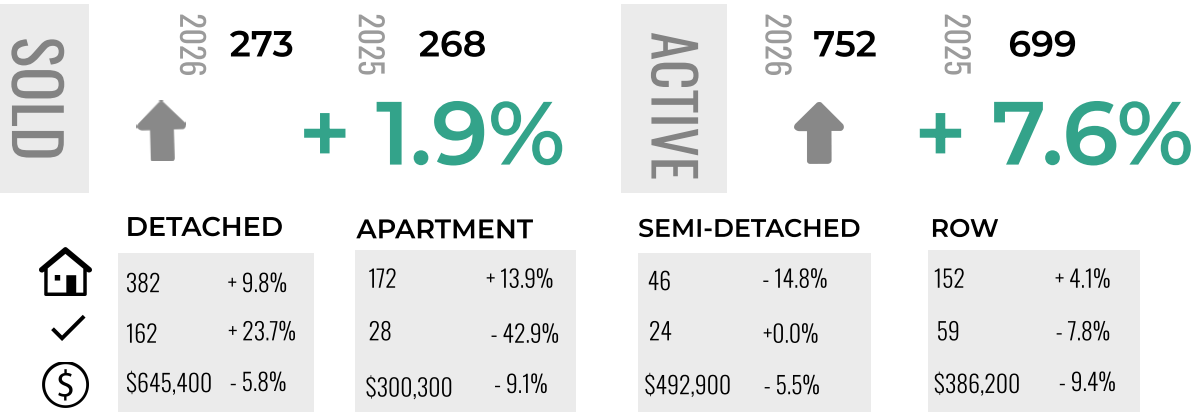

LEGEND

-  ACTIVE LISTINGS
-  SALES
-  BENCHMARK PRICE

CITY CENTRE

NORTH EAST

NORTH

NORTH WEST

CITY OF CALGARY

MARKET REPORT PART 2 OF 2

APRIL 2026

2026 vs 2025
Comparison

Current as of May 2026. All MLS® active listings for Calgary and Area may be found at the board's website at www.creb.com. CREB® is a registered trademark of the Calgary Real Estate Board Cooperative.

WEST

SOUTH

SOUTH EAST

EAST

LEGEND

- ACTIVE LISTINGS
- SALES
- BENCHMARK PRICE