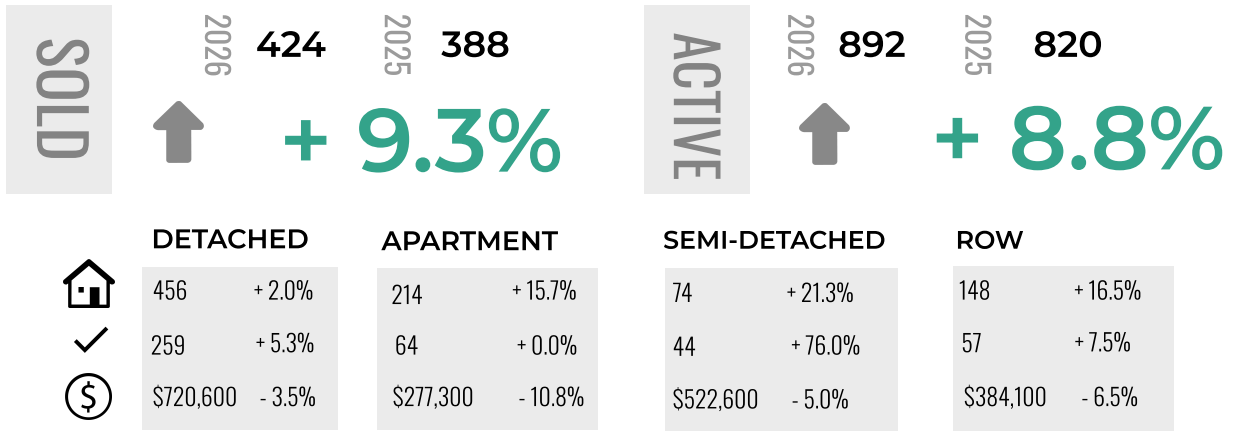

LEGEND

-  ACTIVE LISTINGS
-  SALES
-  BENCHMARK PRICE

CITY CENTRE

NORTH EAST

NORTH

NORTH WEST

CITY OF CALGARY

MARKET REPORT PART 2 OF 2

APRIL 2026

2026 vs 2025
Comparison

Current as of May 2026. All MLS® active listings for Calgary and Area may be found at the board's website at www.creb.com. CREB® is a registered trademark of the Calgary Real Estate Board Cooperative.

WEST

SOUTH

SOUTH EAST

EAST

LEGEND

- ACTIVE LISTINGS
- SALES
- BENCHMARK PRICE