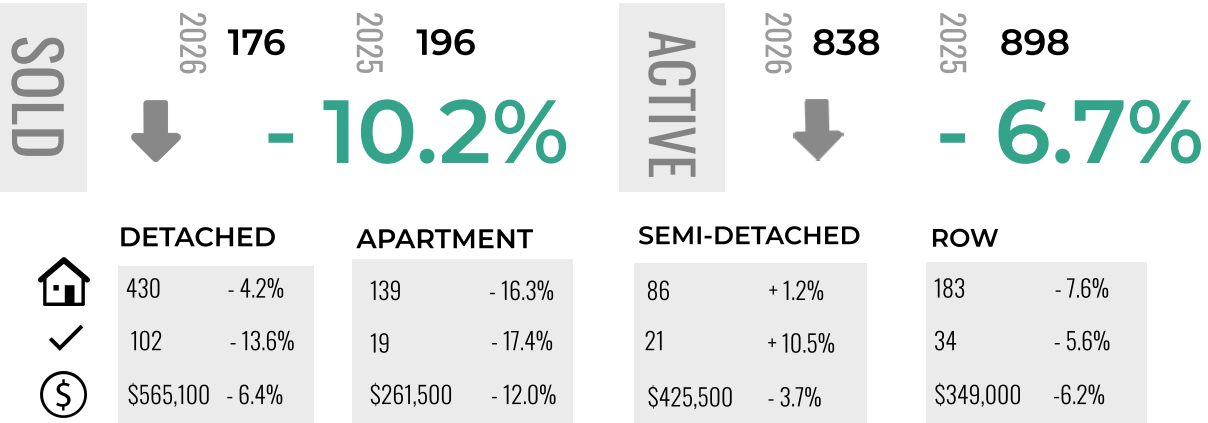

LEGEND

-  ACTIVE LISTINGS
-  SALES
-  BENCHMARK PRICE

CITY CENTRE

NORTH EAST

NORTH

NORTH WEST

CITY OF CALGARY

MARKET REPORT PART 2 OF 2

APRIL 2026

2026 vs 2025
Comparison

Current as of May 2026. All MLS® active listings for Calgary and Area may be found at the board's website at www.creb.com. CREB® is a registered trademark of the Calgary Real Estate Board Cooperative.

WEST

SOUTH

SOUTH EAST

EAST

LEGEND

- ACTIVE LISTINGS
- SALES
- BENCHMARK PRICE