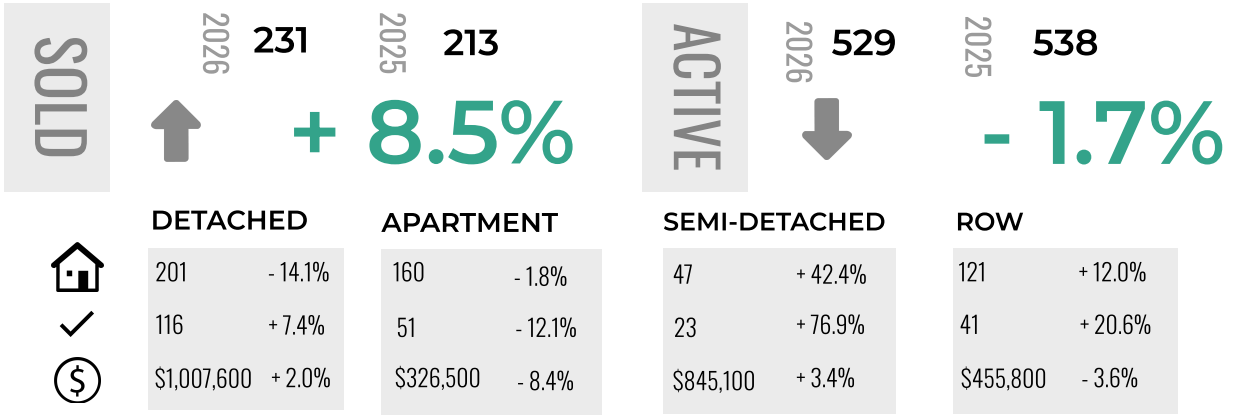

LEGEND

-  ACTIVE LISTINGS
-  SALES
-  BENCHMARK PRICE

CITY CENTRE

NORTH EAST

NORTH

NORTH WEST

CITY OF CALGARY

MARKET REPORT PART 2 OF 2

APRIL 2026

2026 vs 2025
Comparison

Current as of May 2026. All MLS® active listings for Calgary and Area may be found at the board's website at www.creb.com. CREB® is a registered trademark of the Calgary Real Estate Board Cooperative.

WEST

SOUTH

SOUTH EAST

EAST

LEGEND

- ACTIVE LISTINGS
- SALES
- BENCHMARK PRICE