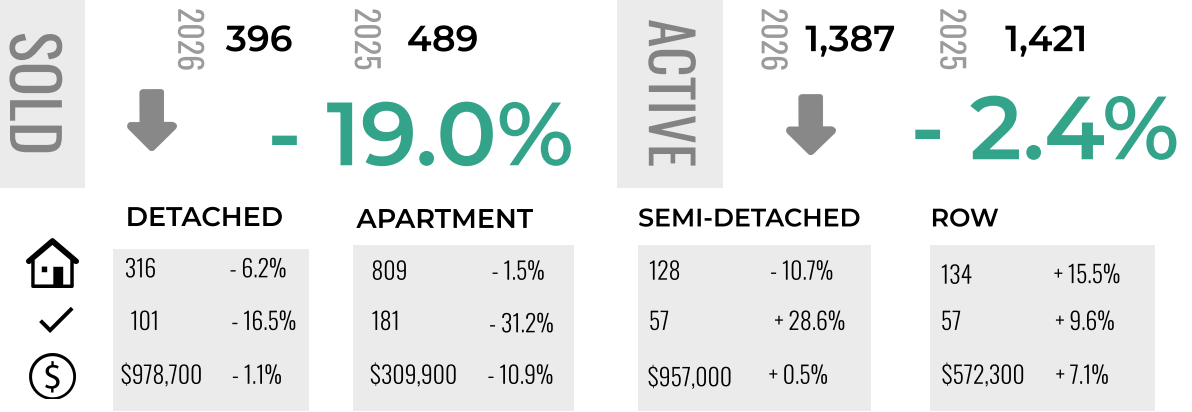

CITY OF CALGARY

MARKET REPORT PART 1 OF 2

APRIL 2026

2026 vs 2025
Comparison

Current as of May 2026. All MLS® active listings for Calgary and Area may be found at the board's website at www.creb.com. CREB® is a registered trademark of the Calgary Real Estate Board Cooperative

LEGEND

-  ACTIVE LISTINGS
-  SALES
-  BENCHMARK PRICE

CITY CENTRE

NORTH EAST

NORTH

NORTH WEST

CITY OF CALGARY

MARKET REPORT PART 2 OF 2

WEST

SOUTH

SOUTH EAST

EAST

LEGEND

- ACTIVE LISTINGS
- SALES
- BENCHMARK PRICE