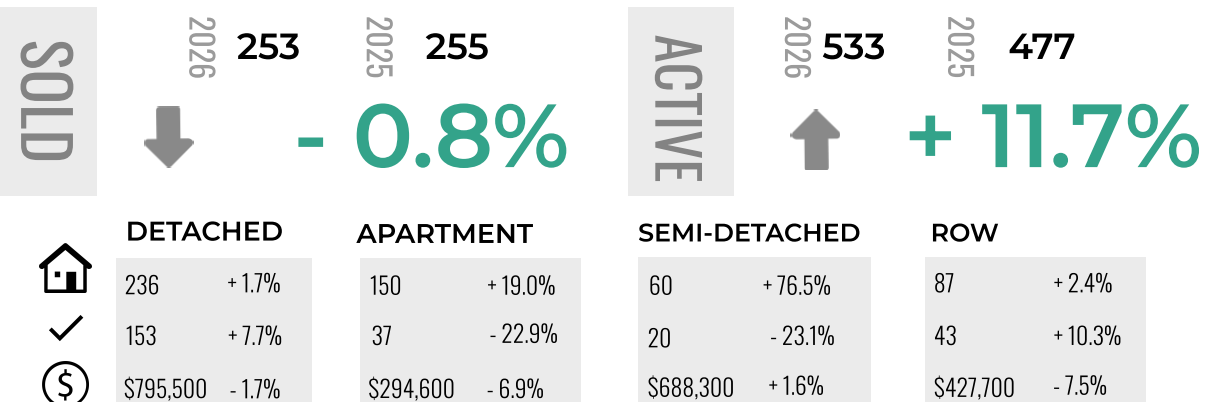

LEGEND

-  ACTIVE LISTINGS
-  SALES
-  BENCHMARK PRICE

CITY CENTRE

NORTH EAST

NORTH

NORTH WEST

CITY OF CALGARY

MARKET REPORT PART 2 OF 2

APRIL 2026

2026 vs 2025
Comparison

Current as of May 2026. All MLS® active listings for Calgary and Area may be found at the board's website at www.creb.com. CREB® is a registered trademark of the Calgary Real Estate Board Cooperative.

WEST

SOUTH

SOUTH EAST

EAST

LEGEND

- ACTIVE LISTINGS
- SALES
- BENCHMARK PRICE