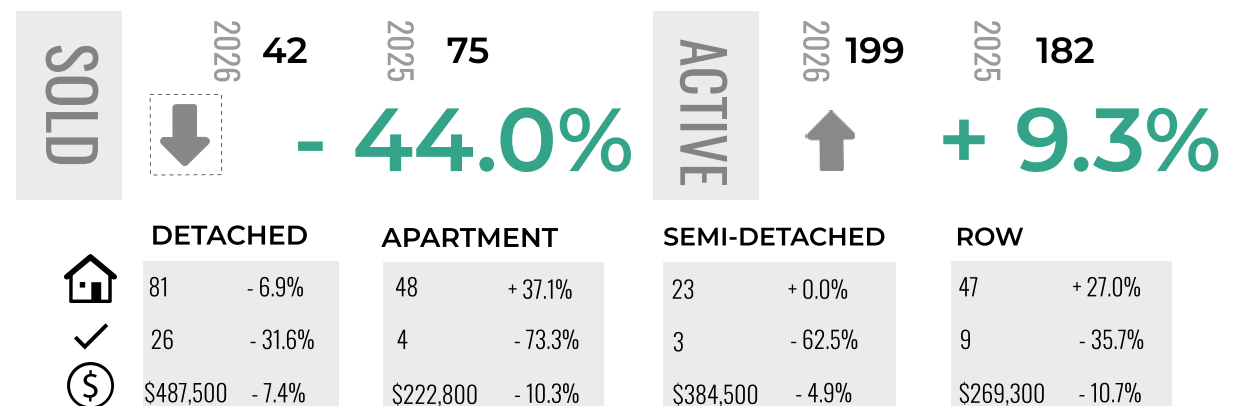

APRIL 2026

2026 vs 2025
Comparison

Current as of May 2026. All MLS® active listings for Calgary and Area may be found at the board's website at www.creb.com. CREB® is a registered trademark of the Calgary Real Estate Board Cooperative.

WEST

SOUTH

SOUTH EAST

EAST

LEGEND

- ACTIVE LISTINGS
- SALES
- BENCHMARK PRICE