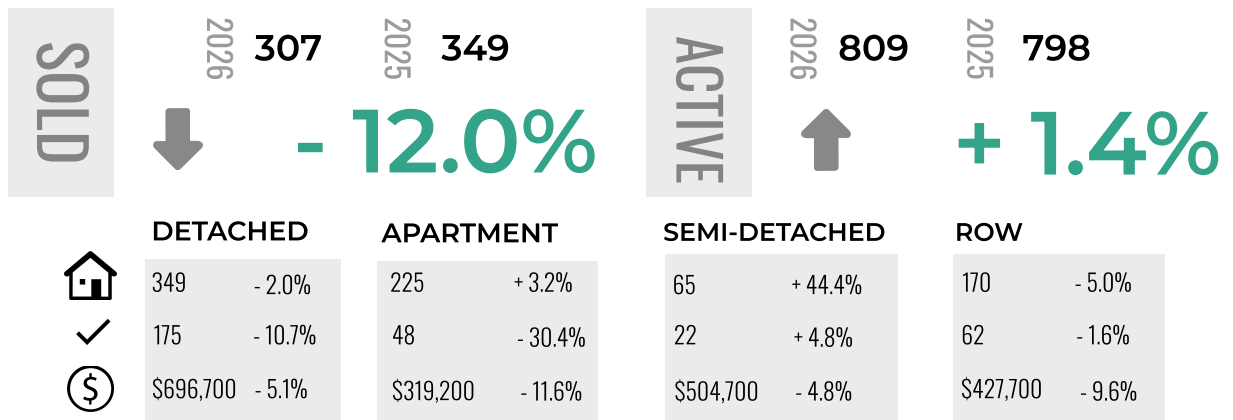

LEGEND

-  ACTIVE LISTINGS
-  SALES
-  BENCHMARK PRICE

CITY CENTRE

NORTH EAST

NORTH

NORTH WEST

CITY OF CALGARY

MARKET REPORT PART 2 OF 2

APRIL 2026

2026 vs 2025
Comparison

Current as of May 2026. All MLS® active listings for Calgary and Area may be found at the board's website at www.creb.com. CREB® is a registered trademark of the Calgary Real Estate Board Cooperative.

WEST

SOUTH

SOUTH EAST

EAST

LEGEND

- ACTIVE LISTINGS
- SALES
- BENCHMARK PRICE