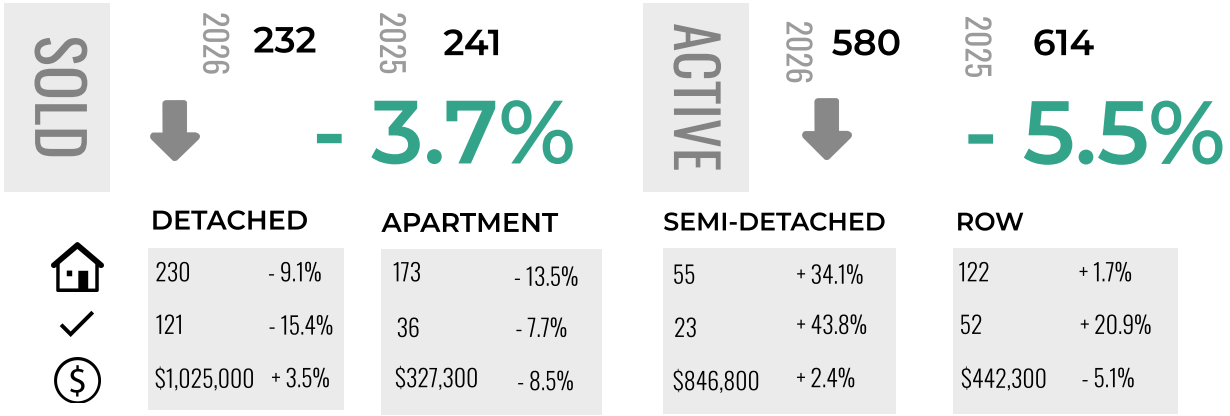

LEGEND

-  ACTIVE LISTINGS
-  SALES
-  BENCHMARK PRICE

CITY CENTRE

NORTH EAST

NORTH

NORTH WEST

CITY OF CALGARY

MARKET REPORT PART 2 OF 2

JUNE 2026

2026 vs 2025
Comparison

Current as of July 2026. All MLS® active listings for Calgary and Area may be found at the board's website at www.creb.com. CREB® is a registered trademark of the Calgary Real Estate Board Cooperative.

WEST

SOUTH

SOUTH EAST

EAST

LEGEND

- ACTIVE LISTINGS
- SALES
- BENCHMARK PRICE