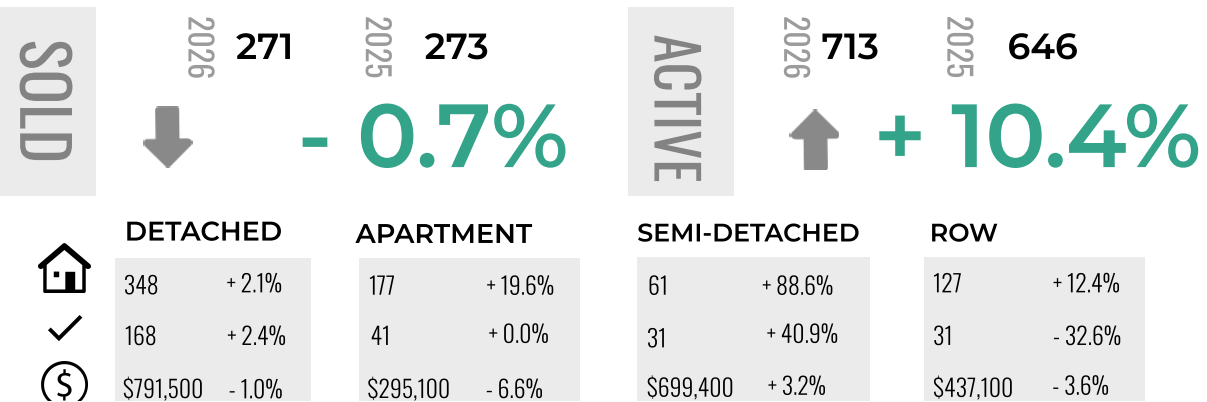

LEGEND

-  ACTIVE LISTINGS
-  SALES
-  BENCHMARK PRICE

CITY CENTRE

NORTH EAST

NORTH

NORTH WEST

CITY OF CALGARY

MARKET REPORT PART 2 OF 2

JUNE 2026

2026 vs 2025
Comparison

Current as of July 2026. All MLS® active listings for Calgary and Area may be found at the board's website at www.creb.com. CREB® is a registered trademark of the Calgary Real Estate Board Cooperative.

WEST

SOUTH

SOUTH EAST

EAST

LEGEND

- ACTIVE LISTINGS
- SALES
- BENCHMARK PRICE