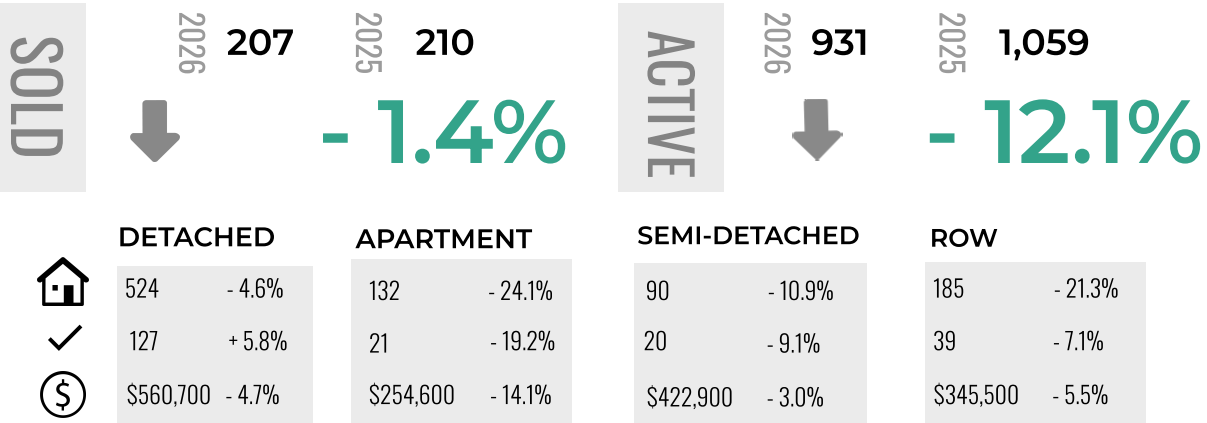

LEGEND

-  ACTIVE LISTINGS
-  SALES
-  BENCHMARK PRICE

CITY CENTRE

NORTH EAST

NORTH

NORTH WEST

CITY OF CALGARY

MARKET REPORT PART 2 OF 2

JUNE 2026

2026 vs 2025
Comparison

Current as of July 2026. All MLS® active listings for Calgary and Area may be found at the board's website at www.creb.com. CREB® is a registered trademark of the Calgary Real Estate Board Cooperative.

WEST

SOUTH

SOUTH EAST

EAST

LEGEND

- ACTIVE LISTINGS
- SALES
- BENCHMARK PRICE