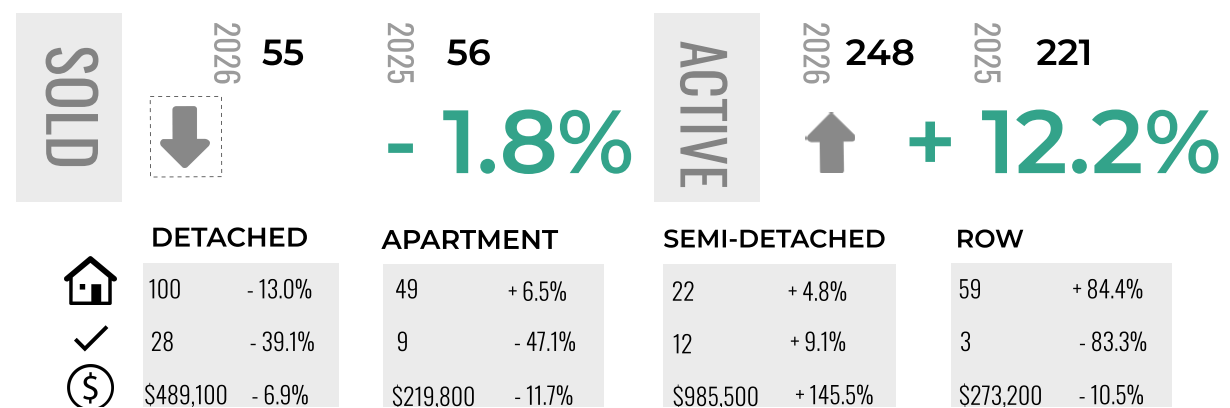

JUNE 2026

2026 vs 2025
Comparison

Current as of July 2026. All MLS® active listings for Calgary and Area may be found at the board's website at www.creb.com. CREB® is a registered trademark of the Calgary Real Estate Board Cooperative.

WEST

SOUTH

SOUTH EAST

EAST

LEGEND

- ACTIVE LISTINGS
- SALES
- BENCHMARK PRICE