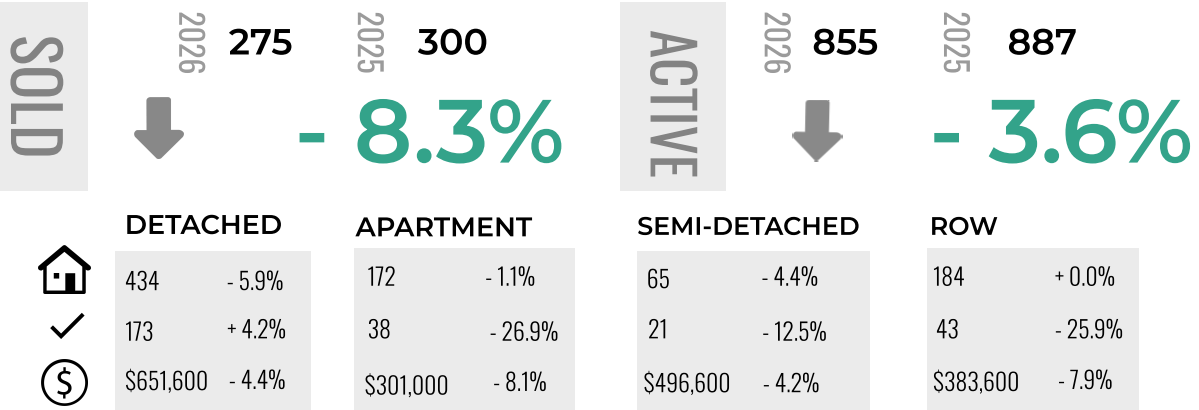

LEGEND

-  ACTIVE LISTINGS
-  SALES
-  BENCHMARK PRICE

CITY CENTRE

NORTH EAST

NORTH

NORTH WEST

CITY OF CALGARY

MARKET REPORT PART 2 OF 2

JUNE 2026

2026 vs 2025
Comparison

Current as of July 2026. All MLS® active listings for Calgary and Area may be found at the board's website at www.creb.com. CREB® is a registered trademark of the Calgary Real Estate Board Cooperative.

WEST

SOUTH

SOUTH EAST

EAST

LEGEND

- ACTIVE LISTINGS
- SALES
- BENCHMARK PRICE