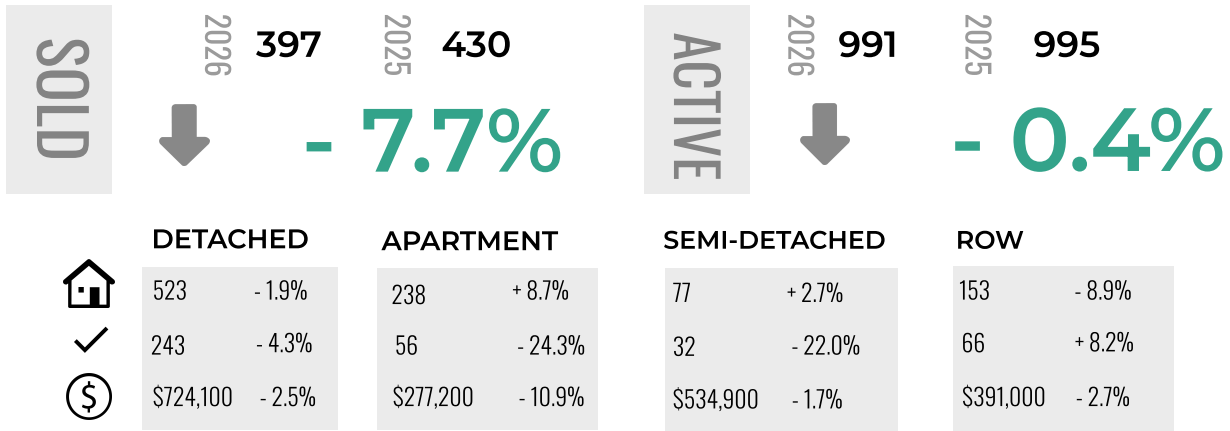

LEGEND

-  ACTIVE LISTINGS
-  SALES
-  BENCHMARK PRICE

CITY CENTRE

NORTH EAST

NORTH

NORTH WEST

CITY OF CALGARY

MARKET REPORT PART 2 OF 2

JUNE 2026

2026 vs 2025
Comparison

Current as of July 2026. All MLS® active listings for Calgary and Area may be found at the board's website at www.creb.com. CREB® is a registered trademark of the Calgary Real Estate Board Cooperative.

WEST

SOUTH

SOUTH EAST

EAST

LEGEND

- ACTIVE LISTINGS
- SALES
- BENCHMARK PRICE