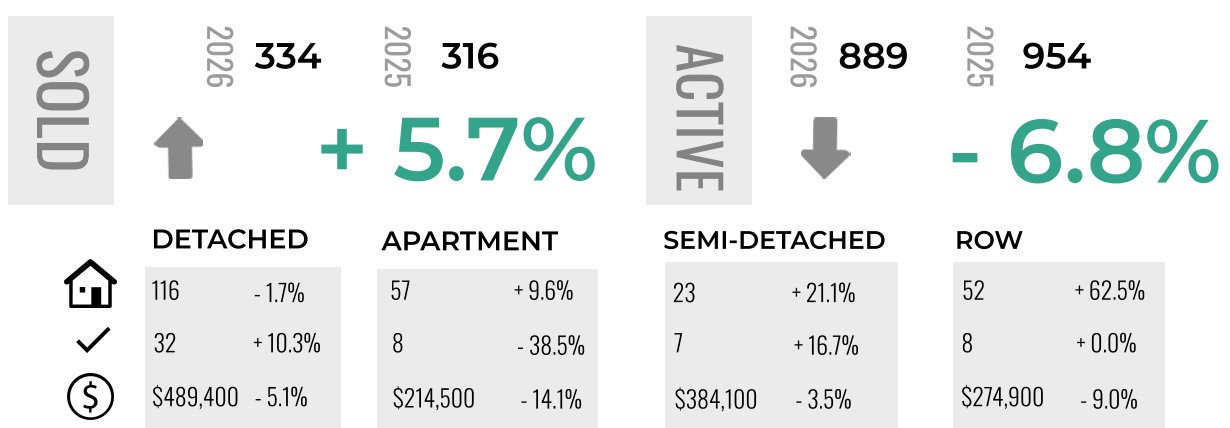

LEGEND

-  ACTIVE LISTINGS
-  SALES
-  BENCHMARK PRICE

CITY CENTRE

NORTH EAST

NORTH

NORTH WEST

CITY OF CALGARY

MARKET REPORT PART 2 OF 2

JUNE 2026

2026 vs 2025
Comparison

Current as of July 2026. All MLS® active listings for Calgary and Area may be found at the board's website at www.creb.com. CREB® is a registered trademark of the Calgary Real Estate Board Cooperative.

WEST

SOUTH

SOUTH EAST

EAST

LEGEND

- ACTIVE LISTINGS
- SALES
- BENCHMARK PRICE