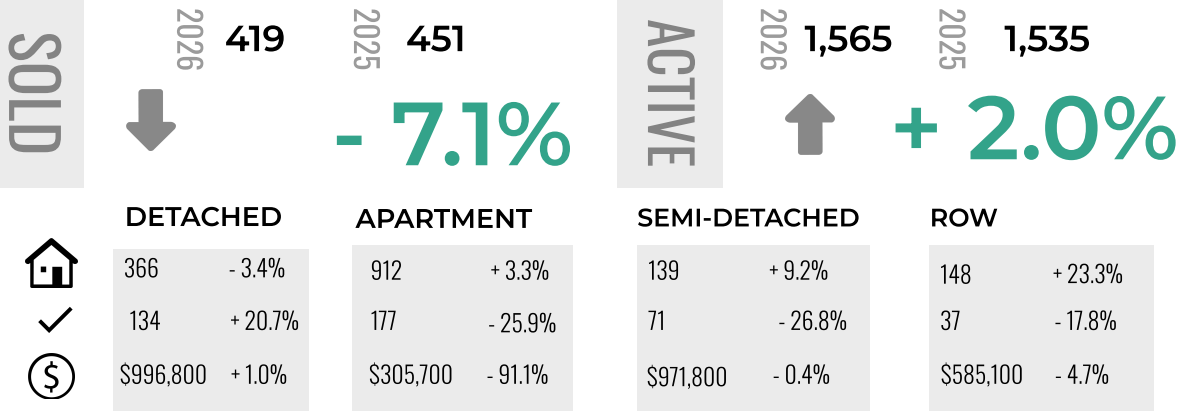

LEGEND

-  ACTIVE LISTINGS
-  SALES
-  BENCHMARK PRICE

CITY CENTRE

NORTH EAST

NORTH

NORTH WEST

CITY OF CALGARY

MARKET REPORT PART 2 OF 2

WEST

SOUTH

SOUTH EAST

EAST

LEGEND

- ACTIVE LISTINGS
- SALES
- BENCHMARK PRICE